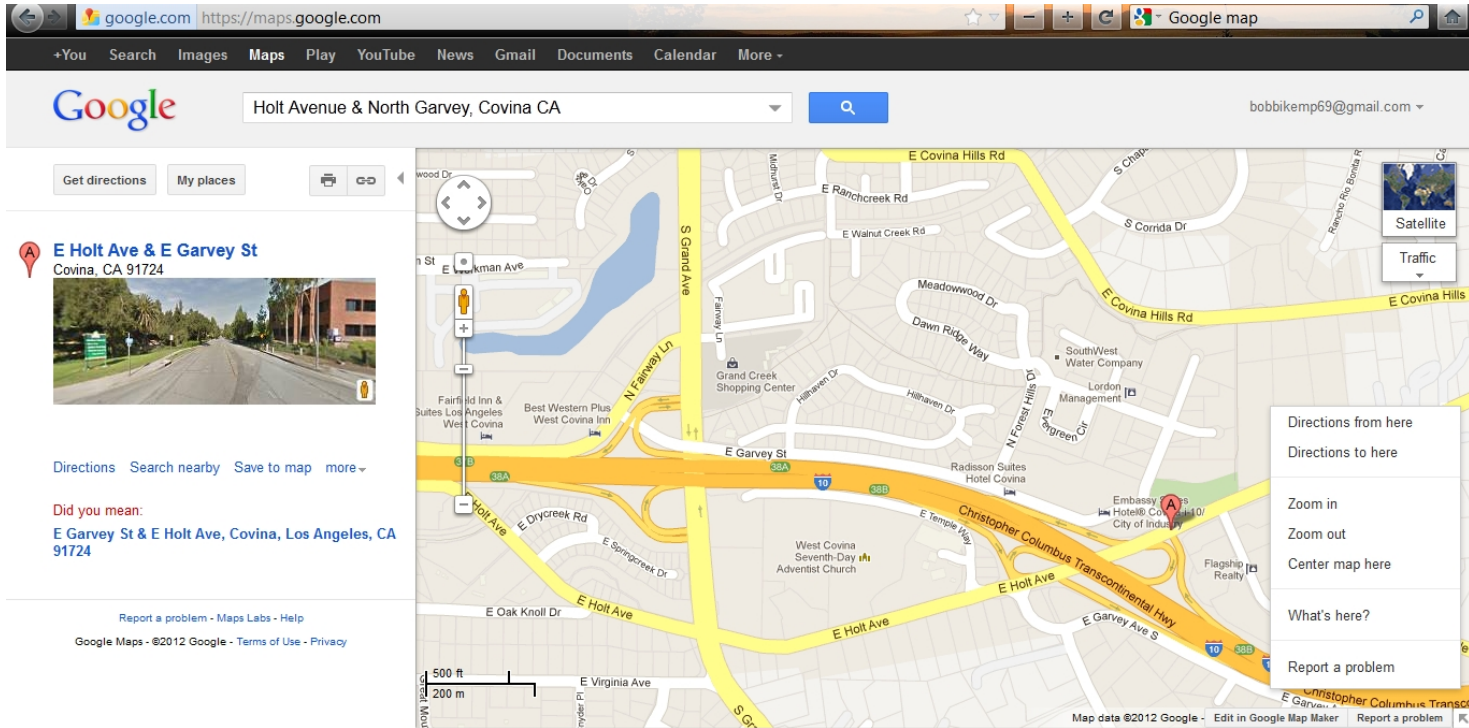

# Map to Jalapa Park

[Click here](#) to enlarge.

Public Transportation is Available to Jalapa Park

Starting at COVINA LIBRARY

Ride Metro Local Line 190 [CAL POLY POMONA] heading east

From: BADILLO ST/CITRUS AV SW corner Lv: 07:26AM

To: WORKMAN AV/2ND AV SW corner Ar: 07:30AM

Pay \$1.50, Monthly Pass: \$75.00, EZ Pass accepted